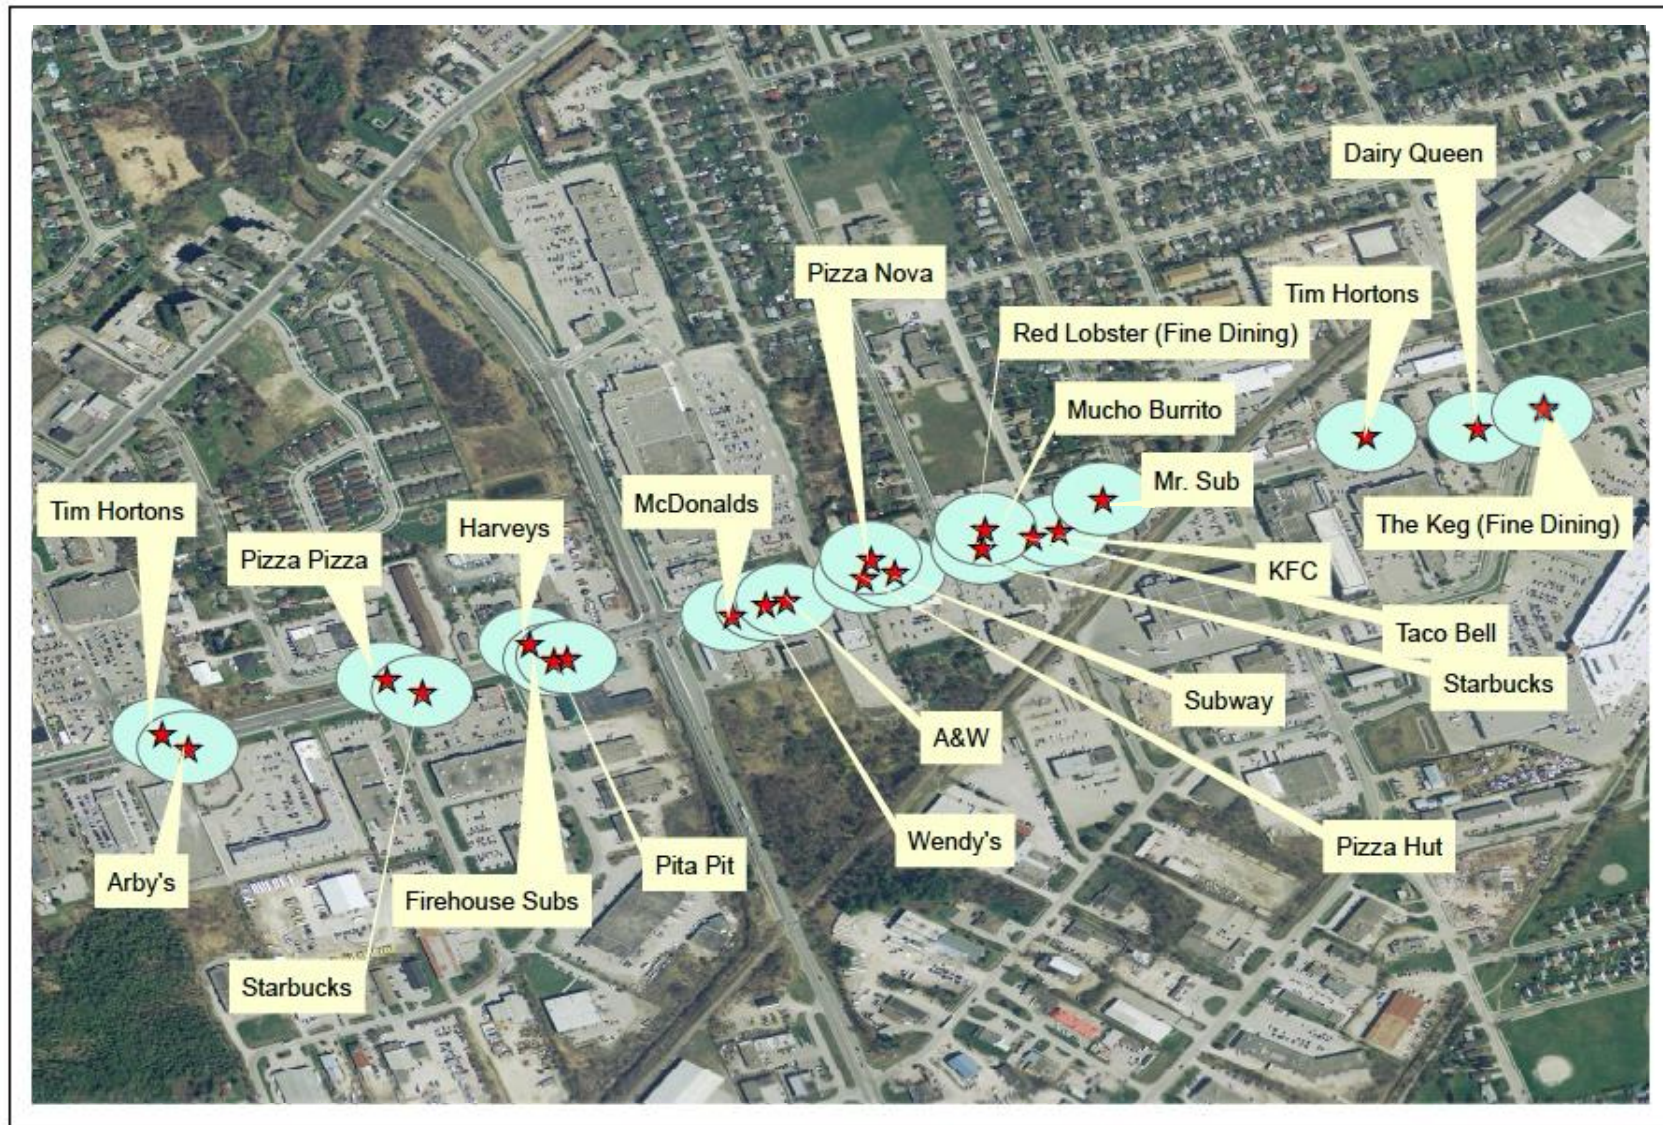

Fast Food Restaurants Lansdowne St, Peterborough, ON

Legend

- ★ Fast food Restaurants
- 50m Buffer

Authors: Ish Saraan, Emily Fiorillo Created: November 5, 2019
Data Source: SCOOP imagery from Ontario Ministry of Natural Resources
Map Projection: Mercator Geographic Coordinate System: WGS 1984 Web Mercator